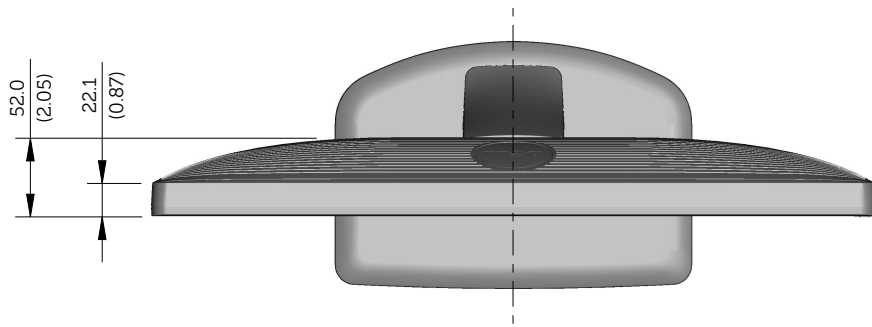

# E1713S Outline Dimensions

Nominal Dimensions  
Unit: mm (inch)

Back view of Monitor without stand

# E2013H Outline Dimensions

Nominal Dimensions  
Unit: mm (inch)

Back view of Monitor without stand

# E2213H Outline Dimensions

Normal Dimensions  
Unit: mm(inch)

# E2313H Outline Dimensions

Nominal Dimensions  
Unit: mm(inch)