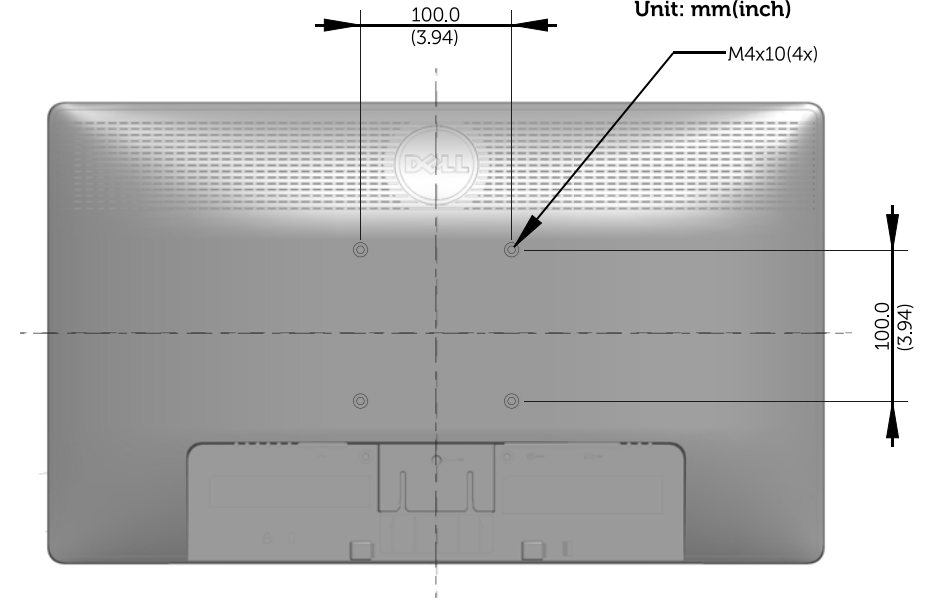

# E1713S Outline Dimensions

Nominal Dimensions  
Unit: mm (inch)

Back view of Monitor without stand

# E2013H Outline Dimensions

Nominal Dimensions  
Unit: mm (inch)

Back view of Monitor without stand

# E2213H Outline Dimensions

Normal Dimensions  
Unit: mm(inch)

# E2313H Outline Dimensions

Nominal Dimensions  
Unit: mm(inch)