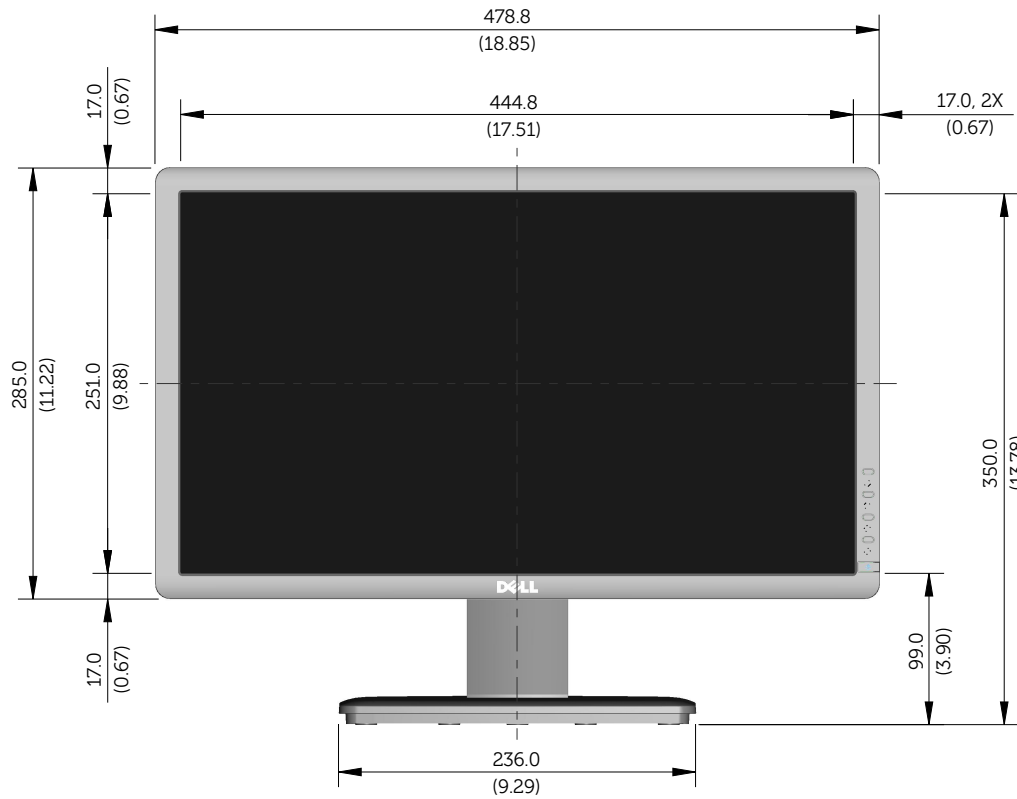

# E1713S Outline Dimensions

Nominal Dimensions  
Unit: mm (inch)

Back view of Monitor without stand

# E2013H Outline Dimensions

Nominal Dimensions  
Unit: mm (inch)

Back view of Monitor without stand

# E2213H Outline Dimensions

Normal Dimensions  
Unit: mm(inch)

# E2313H Outline Dimensions

Nominal Dimensions  
Unit: mm(inch)