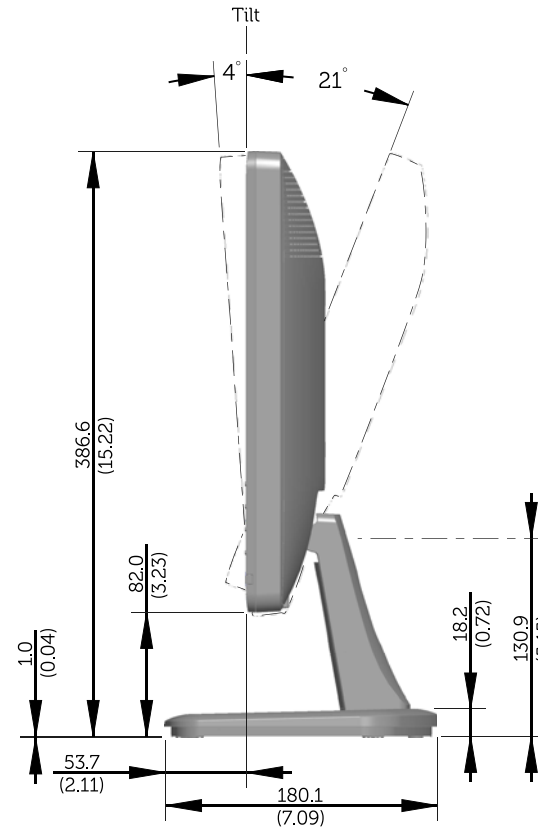

# E1713S Outline Dimensions

Nominal Dimensions  
Unit: mm (inch)

Back view of Monitor without stand

# E2013H Outline Dimensions

Nominal Dimensions  
Unit: mm (inch)

Back view of Monitor without stand

# E2213H Outline Dimensions

Normal Dimensions  
Unit: mm(inch)

# E2313H Outline Dimensions

Nominal Dimensions  
Unit: mm(inch)